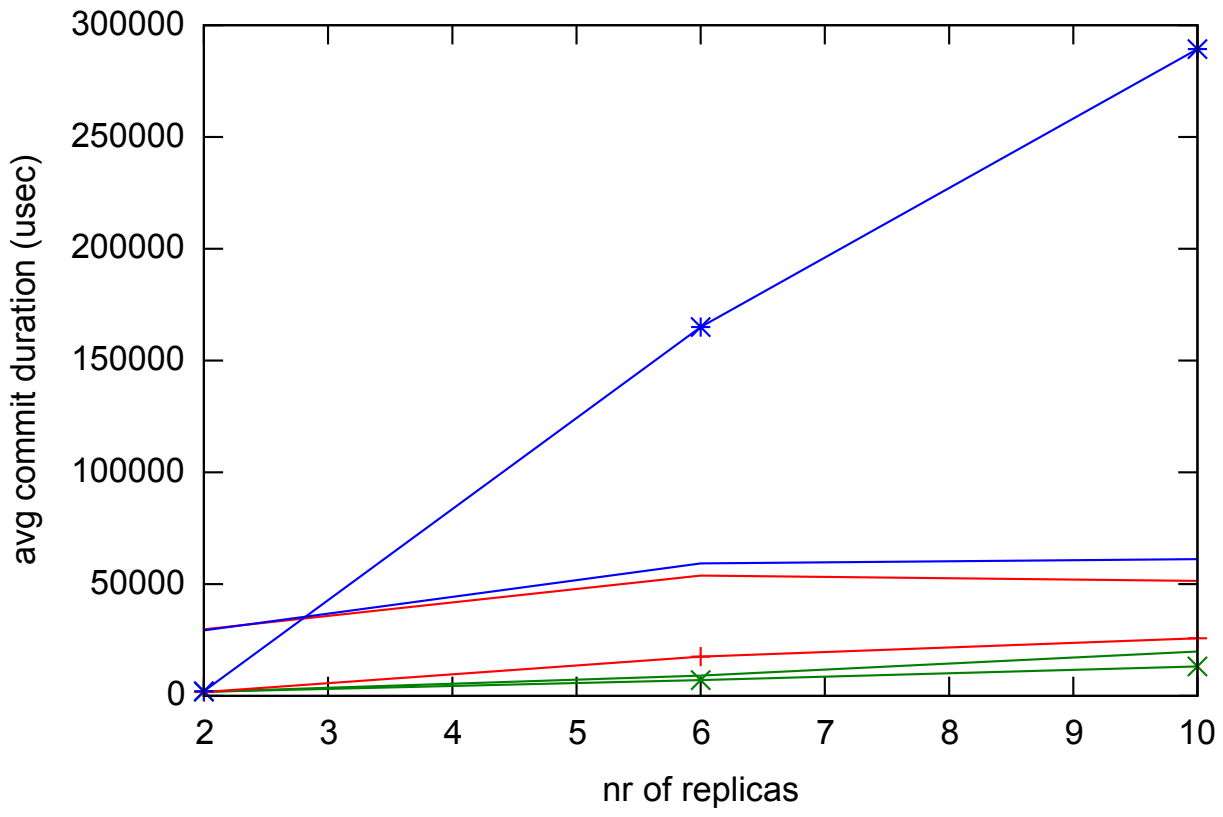

Throughput

abcast-100K — abcast-10K — abcast-1K —  
2PC-100K —x— 2PC-10K —+— 2PC-1K —\*—

Average Abort Rate

abcast-100K — abcast-10K — abcast-1K —  
2PC-100K —×— 2PC-10K —+— 2PC-1K —\*—

Average Commit Duration

abcast-100K — abcast-10K — abcast-1K —  
2PC-100K —×— 2PC-10K —+— 2PC-1K —\*—

Average Commit Duration

abcast-100K (w/o bundle) —  
abcast-100K (w/ bundle 8K or 5 ms) —  
abcast-100K (w/ bundle 16K or 5 ms) —