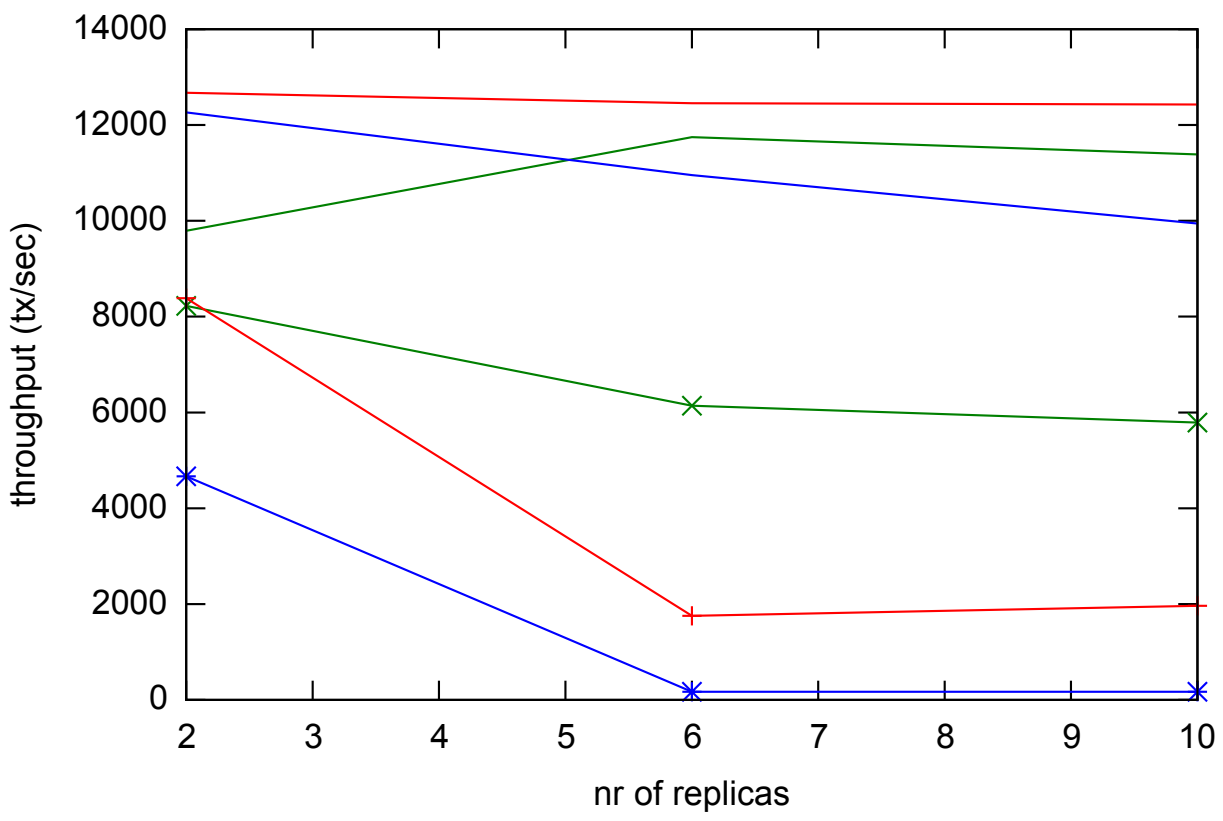

Throughput

abcast-100K — abcast-10K — abcast-1K —  
2PC-100K —x— 2PC-10K —+— 2PC-1K —\*—

Average Abort Rate

abcast-100K — abcast-10K — abcast-1K —  
2PC-100K —×— 2PC-10K —+— 2PC-1K —\*—

Average Commit Duration

abcast-100K — abcast-10K — abcast-1K —  
2PC-100K —×— 2PC-10K —+— 2PC-1K —\*—

Average Commit Duration

abcast-100K (w/o bundle) —  
abcast-100K (w/ bundle 8K or 5 ms) —  
abcast-100K (w/ bundle 16K or 5 ms) —