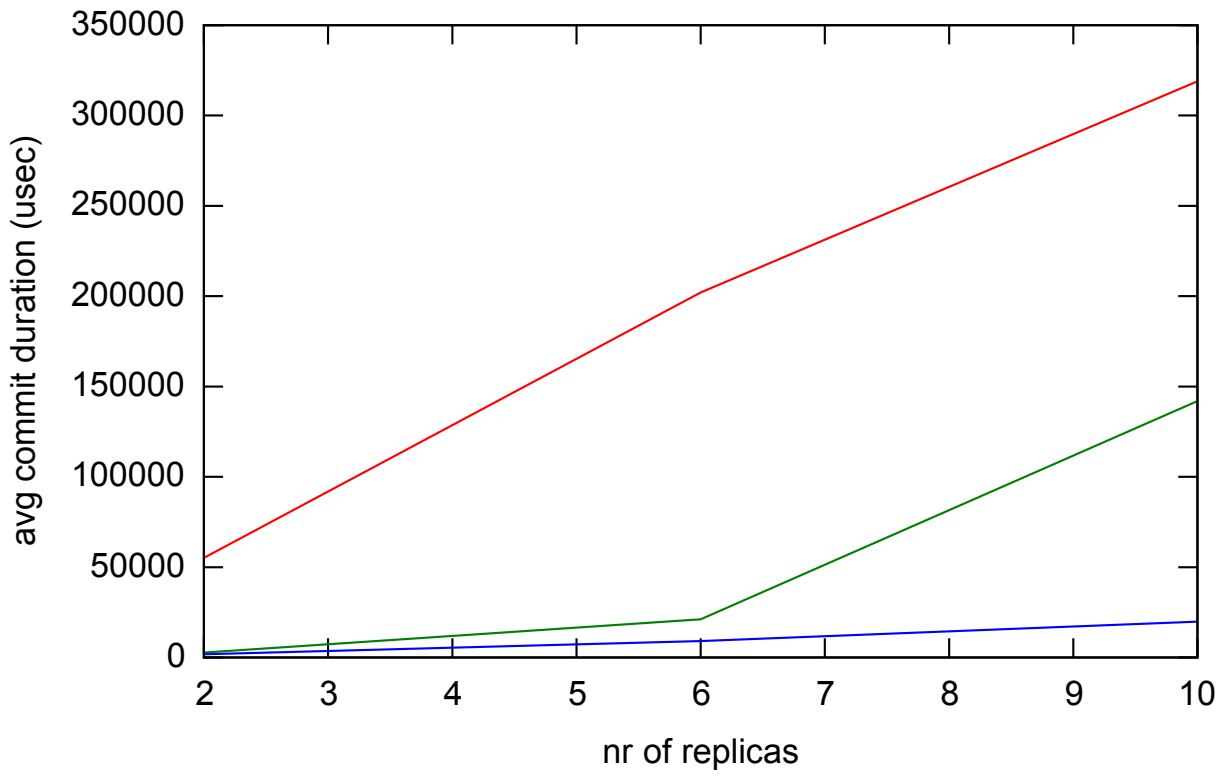

Throughput

abcast-100K — abcast-10K — abcast-1K —  
2PC-100K —x— 2PC-10K —+— 2PC-1K —\*—

Average Abort Rate

abcast-100K — abcast-10K — abcast-1K —  
2PC-100K —×— 2PC-10K —+— 2PC-1K —\*—

Average Commit Duration

abcast-100K — abcast-10K — abcast-1K —  
2PC-100K —×— 2PC-10K —+— 2PC-1K —\*—

Average Commit Duration

abcast-100K (w/o bundle) —  
abcast-100K (w/ bundle 8K or 5 ms) —  
abcast-100K (w/ bundle 16K or 5 ms) —