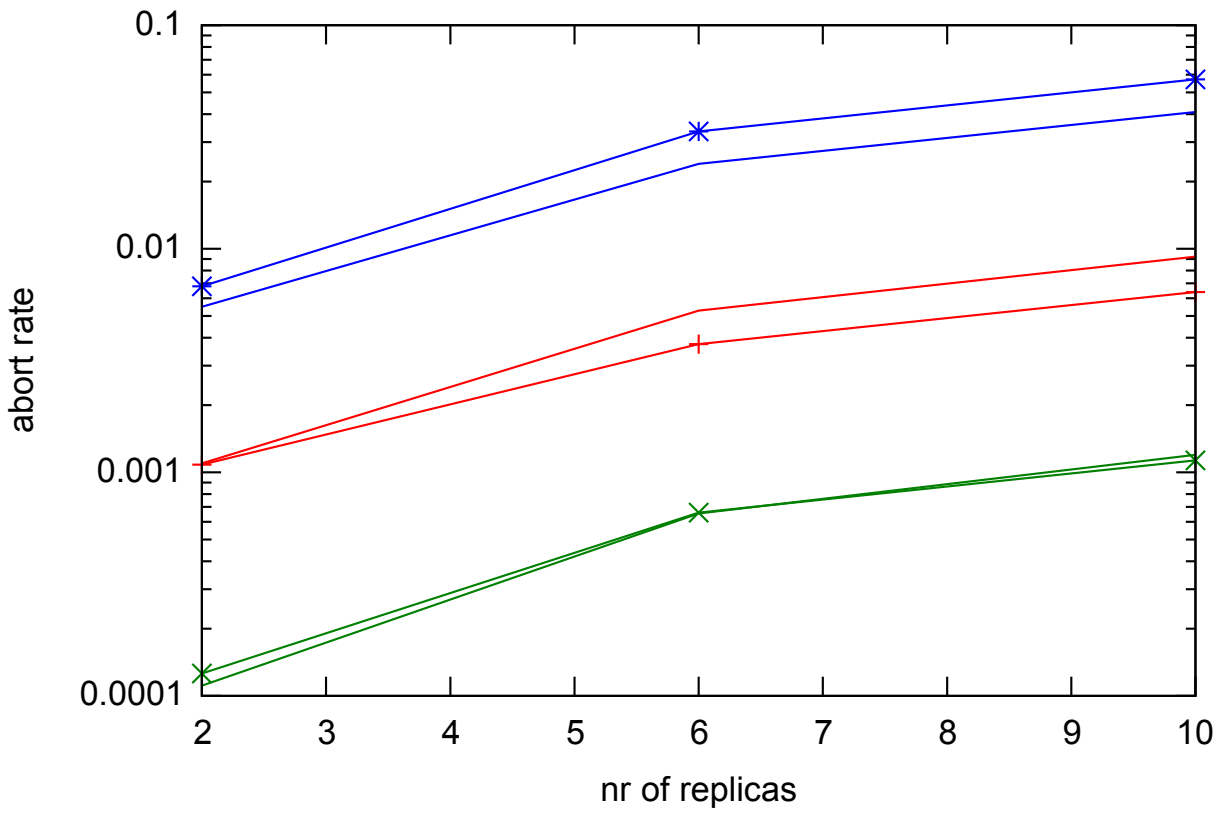

Throughput

abcast-100K — abcast-10K — abcast-1K —  
2PC-100K —x— 2PC-10K —+— 2PC-1K —\*—

Average Abort Rate

abcast-100K — abcast-10K — abcast-1K —  
2PC-100K —×— 2PC-10K —+— 2PC-1K —\*—

Average Commit Duration

abcast-100K — abcast-10K — abcast-1K —  
2PC-100K —×— 2PC-10K —+— 2PC-1K —\*—

Average Commit Duration

abcast-100K (w/o bundle) —  
abcast-100K (w/ bundle 8K or 5 ms) —  
abcast-100K (w/ bundle 16K or 5 ms) —