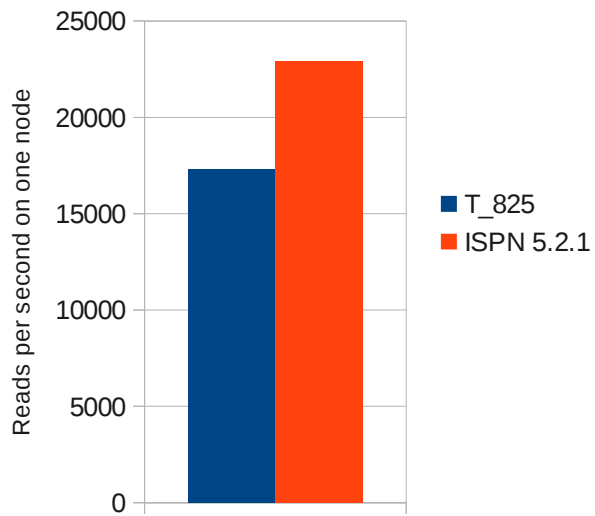

Maximum of OOB threads during test (distribution)

Read performance

Write performance

2.1