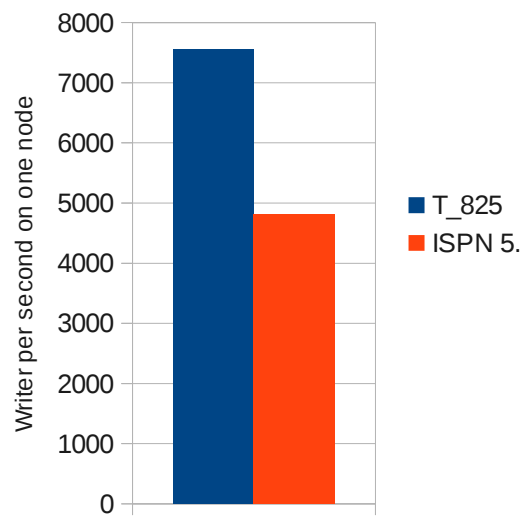

Maximum of OOB threads during test (distribution)

Read performance

Write performance

2.1