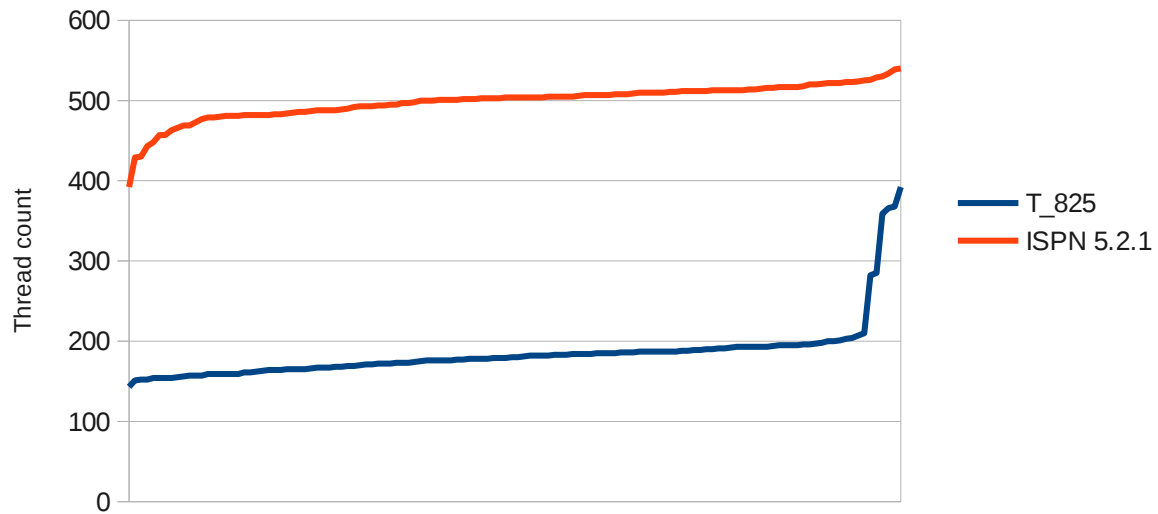

Maximum of OOB threads during test (distribution)

Read performance

Write performance

2.1