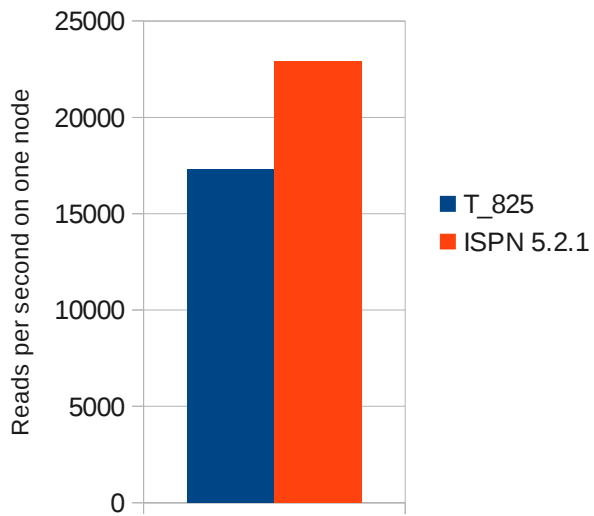

Maximum of OOB threads during test (distribution)

Read performance

Write performance

2.1